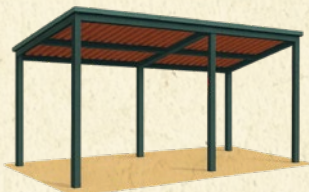

## Hexagon

*A little different, and that's what makes it great.*

Six sides, endless charm. The hexagon is a crowd-pleaser that makes any park feel special. Great for gazebos, playground hubs, or central gathering spots with a touch of adventure.

## Monoslope / Dugout

*One bold slope. Many uses.*

Sleek and functional, the monoslope roof delivers a modern edge with a single dramatic pitch. It's ideal for dugouts, bleacher covers, walkways, cantilevered shade, and outdoor stages. Simple, strong, and versatile.