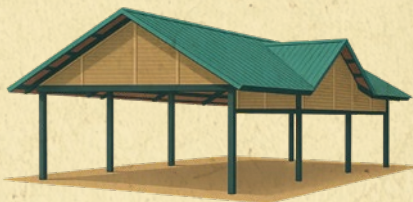

Custom

If you can dream it, we can build it.

For ideas that don't fit a template, custom is where the magic happens. We team with designers and communities to turn unique visions into signature outdoor structures that are built to last.